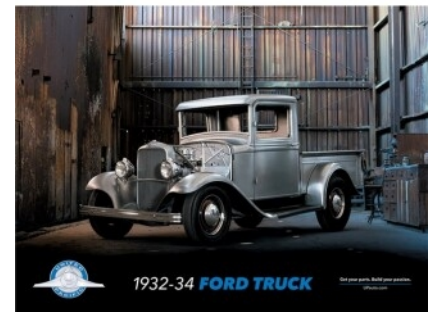

MSRP: \$ 31.59
Category: Apparel

Item No. 99112
Poster of United Pacific 1932 Ford Truck in Bare Metal Finish

MSRP: \$ 9.59
Category: Displays