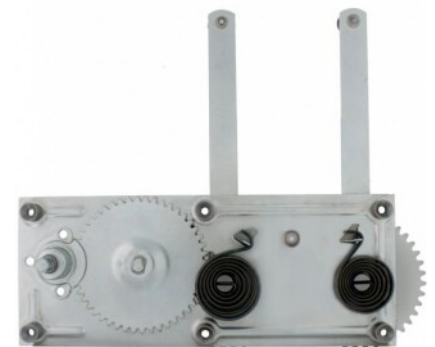

MSRP: \$ 148.19

Category: Window Regulators

Item No. B20112

Front Door Window Regulator For 1932 Ford Closed Car - R/H

MSRP: \$ 161.49

Category: Window Regulators

Item No. B20113

Front Door Window Regulator For 1932 Ford Closed Car - L/H