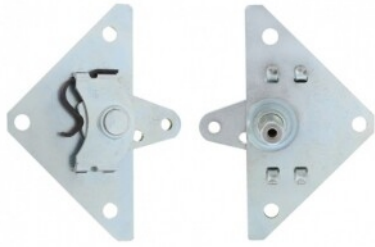

1932-34 Ford Sell Sheet July 2023

Item No. B21012-TPS

Inside Door Handle Remote Relay Triangle Set For 1932-34 Ford Truck (Pair)

MSRP: $ 53.99

Category: Door Handles